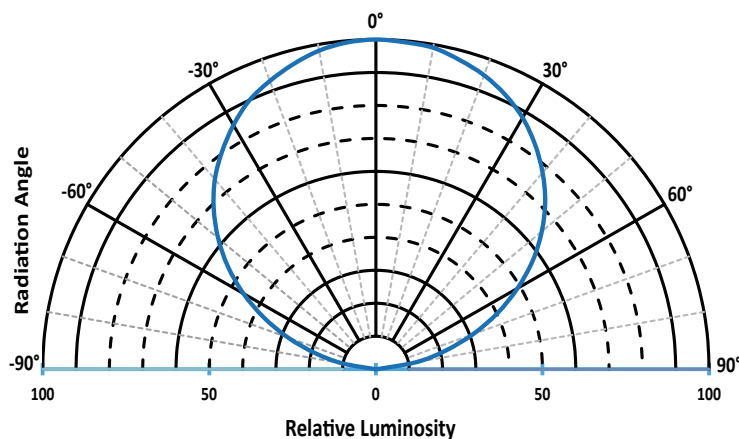

Unit: inch(mm)

DIMENSION

Type	4FT
Length(Inch)	47.5
Wight(Inch)	10.5
Height(Inch)	4.5
Weight(LB)	18.6

ORDERING INFORMATION

Series	LJC-LVTP-4FT2L-82003-235D
CRI	80
Power	155/185/200W
CCT	3500K/4000K/5000K(CCT Selectable)
Lumens	25000/30000/32000LM
Efficacy	160LM/W
Dimmable	0-10V

SPECIFICATION FEATURES

3CCT

• Select color temperature from 3500K natural white, 4000K cool white, or 5000K daylight for your environment.

CONSTRUCTION & OPTICS

- 160 lm/W
- Field-adjustable CCT and Power
- NSF, NEMA4X, IP66, IK10
- 5VA Flame Rating
- Ambient Range -40 °F to 122 °F
- DC Sensor solution available

NEMA4X

PHOTOMETRY

Typical Color Spectrum

Typical Polar Radiation Pattern at 150mA, Tsp=25°C

WARRANTY

This product is warranted for 5 years from the date of purchase. If this product does not perform to the specifications supplied on this package, send an email to support@runbisonlighting.com for product return and replacement. This replacement is the sole remedy available. Liability for incidental or consequential damage is expressly excluded.