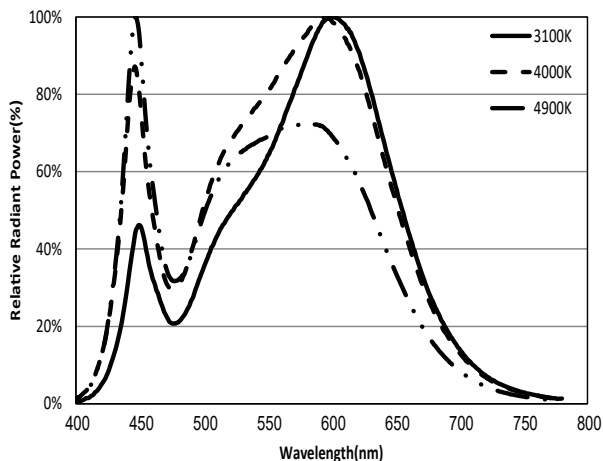

Unit: inch(mm)

DIMENSION

Type	4FT
Length(Inch)	47.5
Wight(Inch)	10.5
Height(Inch)	4.5
Weight(LB)	18.6

ORDERING INFORMATION

Series	LJC-LVTP-4FT2L-82003-235D
CRI	80
Power	155/185/200W
CCT	3500K/4000K/5000K(CCT Selectable)
Lumens	25000/30000/32000LM
Efficacy	160LM/W
Dimmable	0-10V

SPECIFICATION FEATURES

3CCT

• Select color temperature from 3500K natural white, 4000K cool white, or 5000K daylight for your environment.

CONSTRUCTION & OPTICS

- 160 lm/W
- Field-adjustable CCT and Power
- NSF, NEMA4X, IP66, IK10
- 5VA Flame Rating
- Ambient Range -40 °F to 122 °F
- DC Sensor solution available

NEMA4X

PHOTOMETRY

Typical Color Spectrum

Typical Polar Radiation Pattern at 150mA, Tsp=25°C

WARRANTY

This product is warranted for 5 years from the date of purchase. If this product does not perform to the specifications supplied on this package, send an email to support@runbisonlighting.com for product return and replacement. This replacement is the sole remedy available. Liability for incidental or consequential damage is expressly excluded.