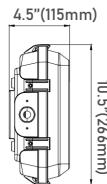

Unit: inch(mm)

DIMENSION

Type	4FT
Length(Inch)	47.5
Wight(Inch)	10.5
Height(Inch)	4.5
Weight(LB)	18.6

ORDERING INFORMATION

Series	LJC-LVTP-4FT2L-82003-235D
CRI	80
Power	155/185/200W
CCT	3500K/4000K/5000K(CCT Selectable)
Lumens	25000/30000/32000LM
Efficacy	160LM/W
Dimmable	0-10V