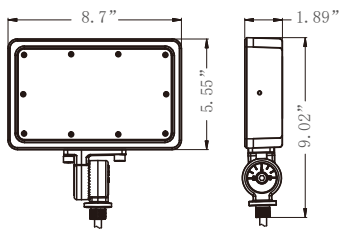

Project _____ Catalog # _____ Prepared by _____ Notes _____ Order # _____ Date _____

LED Flood Light

CCT & Wattage Selectable LED Flood Light Fixture

DESCRIPTION

LED flood lights are a versatile solution for all your outdoor lighting problems. These lights can be installed anywhere around your property. These LED flood lights can be installed in both upward or downward fashion to illuminate your outdoors at different beam angles. Mounting these lights is a simple process enabling you to do an easy and quick installation. To change the beam angle a user simply has to loosen the thumb-screw, move the fixture onto the desired position, and then retighten the screw.

30W-40W-50W

80W-90W-100W

DIMENSION

Type	30-40-50W flood	80-90-100W flood
Length(Inch)	8.7	10.16
Wight(Inch)	5.55	6.61
Height(Inch)	1.89	2.05
Weight(LB)	4.1	5.63

ORDERING INFORMATION

Series	LJC-FL-277/8050C-30ED-V1	LJC-FL-277/8100C-30ED-V1
CRI	80	80
Power	30-40-50W	80-90-100W
CCT	3000K/4000/5000K(CCT Selectable)	3000K/4000/5000K(CCT Selectable)
Lumens	6500LM	13000LM
Efficacy	130LM/W	130LM/W
Dimmable	0-10V	0-10V

PRODUCT DESCRIPTION

- Super Bright LED SMD2835
- Luminous Efficacy: 130LM/W
- AC120-277V
- 0-10v dimmable
- -40°F-122°F(-40°C to 50°C)
- CRI > 80, PF > 0.9
- IP65
- 5 Years Warranty
- UL/DLC/FCC Certifications