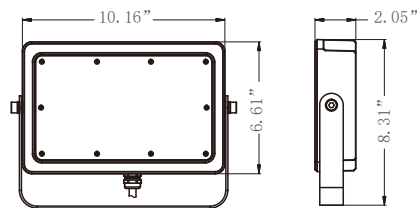

Project _____ Catalog # _____ Prepared by _____ Notes _____ Order # _____ Date _____

LED Flood Light

CCT & Wattage Selectable LED Flood Light Fixture

DESCRIPTION

LED flood lights are a versatile solution for all your outdoor lighting problems. These lights can be installed anywhere around your property. These LED flood lights can be installed in both upward or downward fashion to illuminate your outdoors at different beam angles. Mounting these lights is a simple process enabling you to do an easy and quick installation. To change the beam angle a user simply has to loosen the thumb-screw, move the fixture onto the desired position, and then retighten the screw.

30W-40W-50W

80W-90W-100W

DIMENSION

Type	30-40-50W flood	80-90-100W flood
Length(Inch)	8.7	10.16
Wight(Inch)	5.55	6.61
Height(Inch)	1.89	2.05
Weight(LB)	4.1	5.63

ORDERING INFORMATION

Series	LJC-FL-277/8050C-30ED-V1	LJC-FL-277/8100C-30ED-V1
CRI	80	80
Power	30-40-50W	80-90-100W
CCT	3000K/4000/5000K(CCT Selectable)	3000K/4000/5000K(CCT Selectable)
Lumens	6500LM	13000LM
Efficacy	130LM/W	130LM/W
Dimmable	0-10V	0-10V